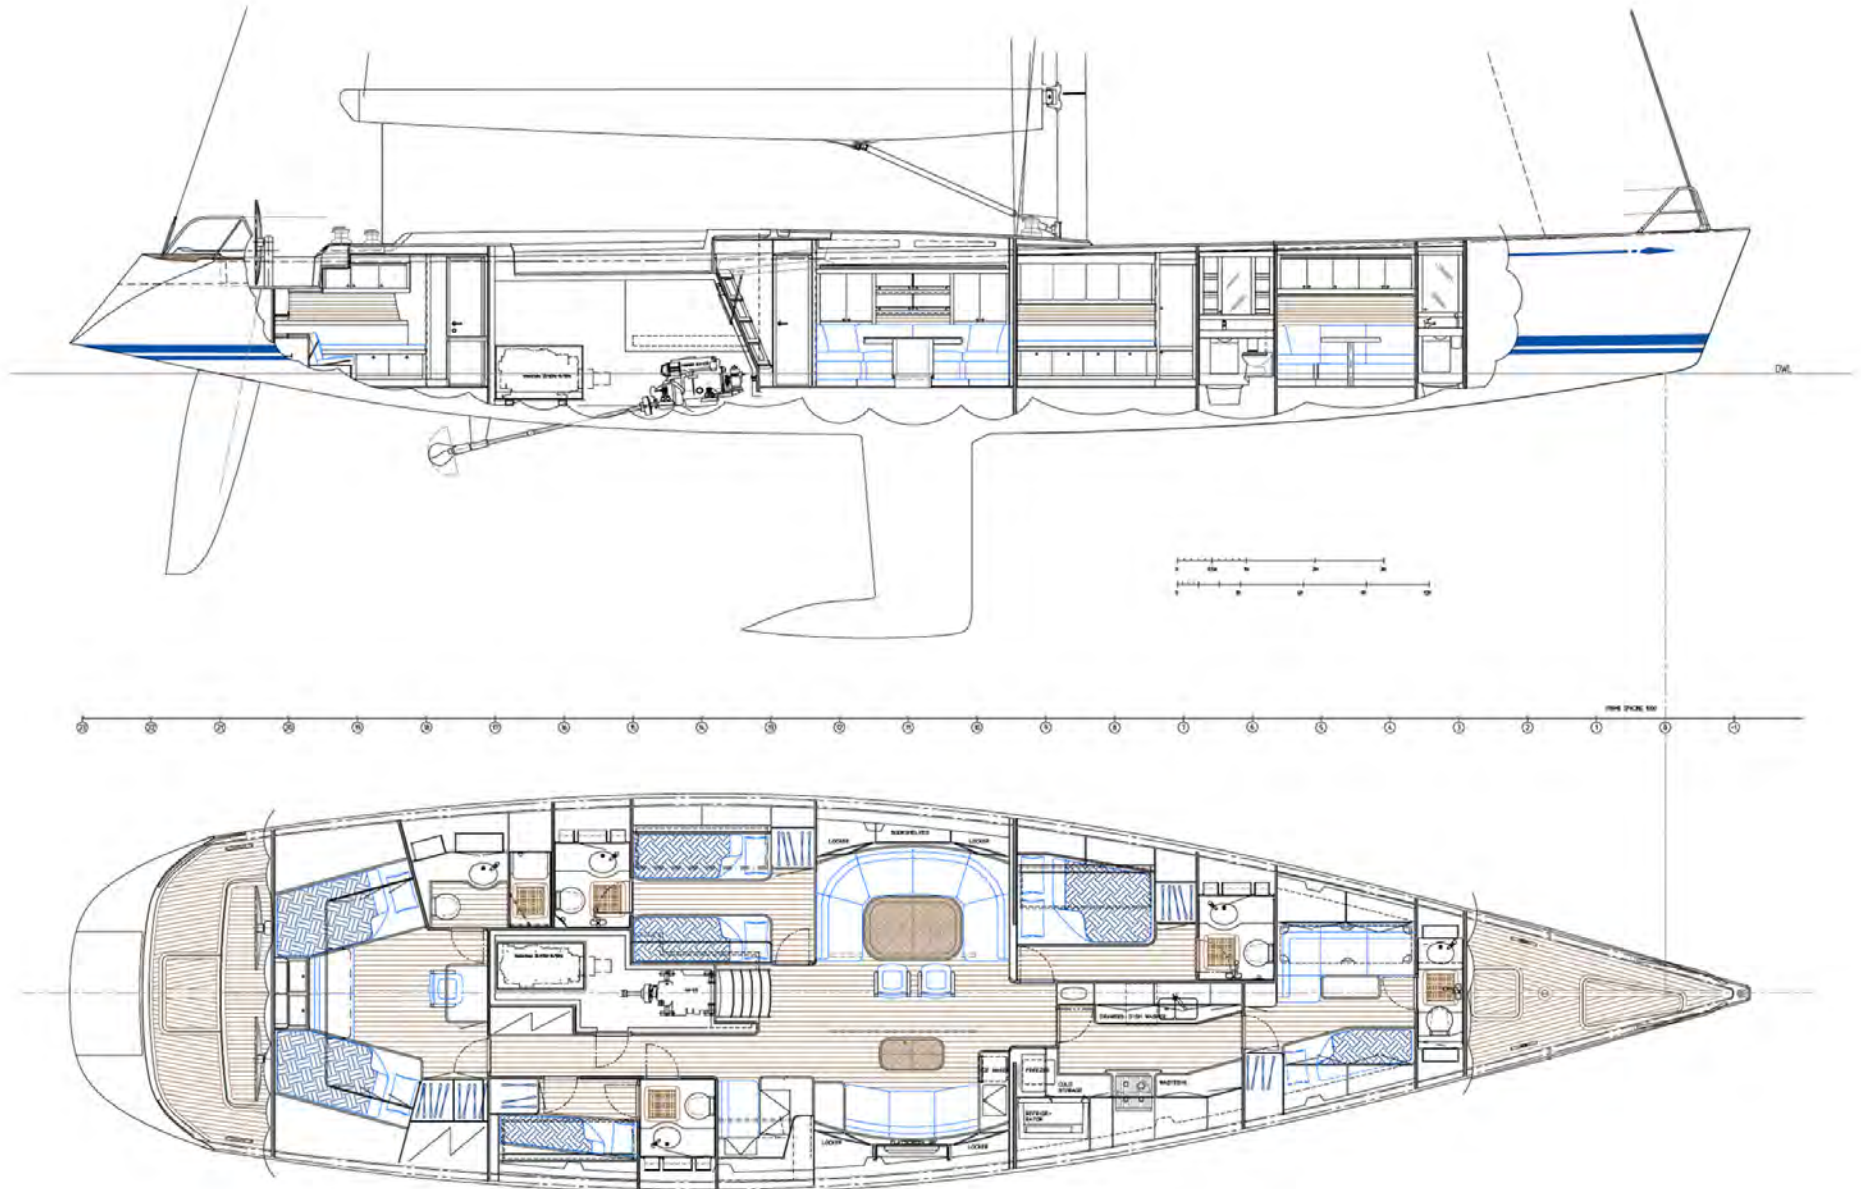

## Charter specifications

Length 80ft / 24,45m

Built 2002

Guests 8

No. of guest cabins 4

Crew 2

Cruising speed 8 Knt

Recognized around the world as one of the greatest performance cruising yachts ever conceived, the Swan 80 flush deck version is still an iconic yacht that offers exhilarating sailing while not compromising on comfort and luxury.

# INTERIOR

---

# INTERIOR

# INTERIOR PLAN

---