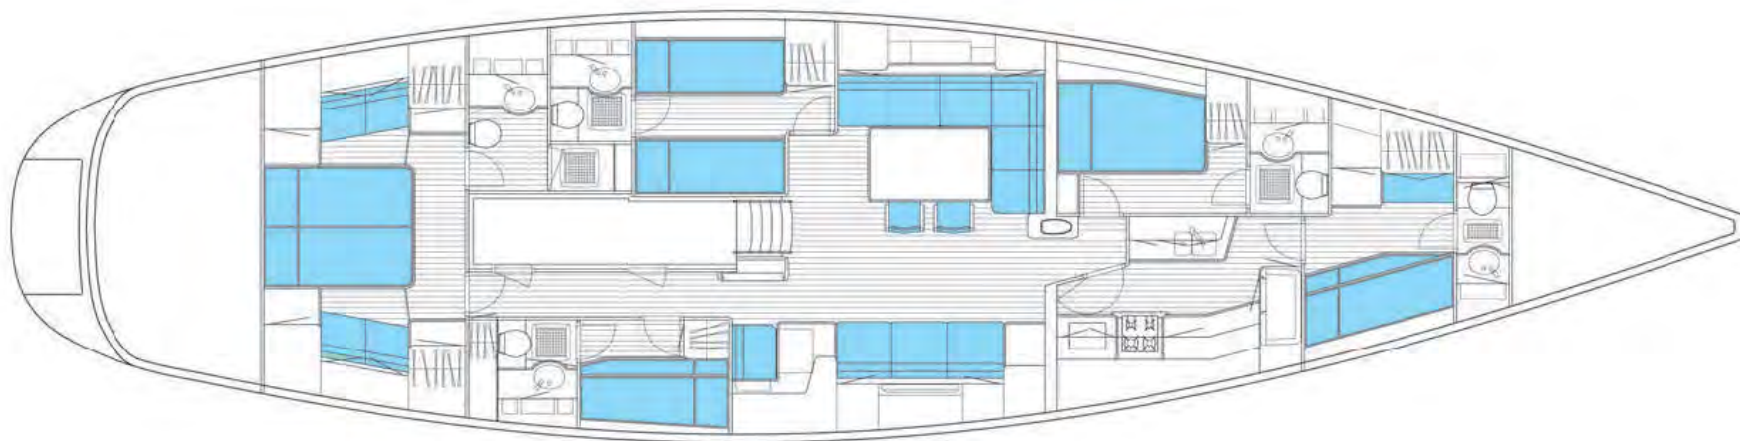

Kairos

Swan 75 FD

Charter specifications

Length 76.44 ft / 23.30 m

Built 2004

Guests 8

No. of guest cabins 4

Crew 2

Cruising speed 8 Knt

The Swan 75 is an impressive ocean going cruiser capable of crossing the most challenging waters. Despite her generous hull form, the Swan 75 offers impressive performance - even in the lightest of breezes - making her surprisingly pleasant when sailing in any conditions.

The Swan 75 offers a spacious interior that is both luxurious and adaptable. The teak surfaces accentuate the elegance of the design as well as affording the durability for which Swans are renowned. The accommodation offers the choice of the owner's cabin either forward or aft with either double or single berths and a further two or three guest cabins - depending on the version - all with their own heads. The layout of this model, combined with a multitude of modern touches throughout the living space, is perfectly suited to comfortable cruising and occasional racing.

EXTERIOR

EXTERIOR

EXTERIOR

INTERIOR

INTERIOR

DRAWINGS

SAILING

9, Avenue d'Ostende
Le Beau Rivage
98000 MONACO