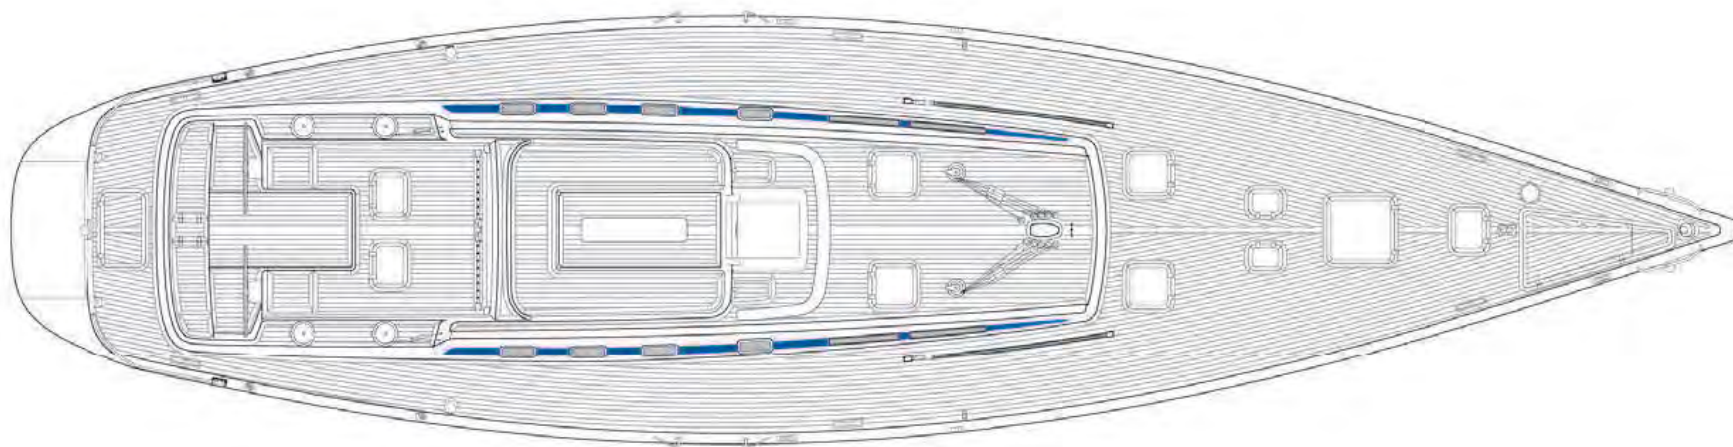

Kairos

Swan 75 FD

Charter specifications

Length 76.44 ft / 23.30 m

Built 2004

Guests 8

No. of guest cabins 4

Crew 2

Cruising speed 8 Knt

The Swan 75 is an impressive ocean going cruiser capable of crossing the most challenging waters. Despite her generous hull form, the Swan 75 offers impressive performance - even in the lightest of breezes - making her surprisingly pleasant when sailing in any conditions.

The Swan 75 offers a spacious interior that is both luxurious and adaptable. The teak surfaces accentuate the elegance of the design as well as affording the durability for which Swans are renowned. The accommodation offers the choice of the owner's cabin either forward or aft with either double or single berths and a further two or three guest cabins - depending on the version - all with their own heads. The layout of this model, combined with a multitude of modern touches throughout the living space, is perfectly suited to comfortable cruising and occasional racing.

EXTERIOR

EXTERIOR

EXTERIOR

INTERIOR

INTERIOR

DRAWINGS

SAILING

9, Avenue d'Ostende
Le Beau Rivage
98000 MONACO