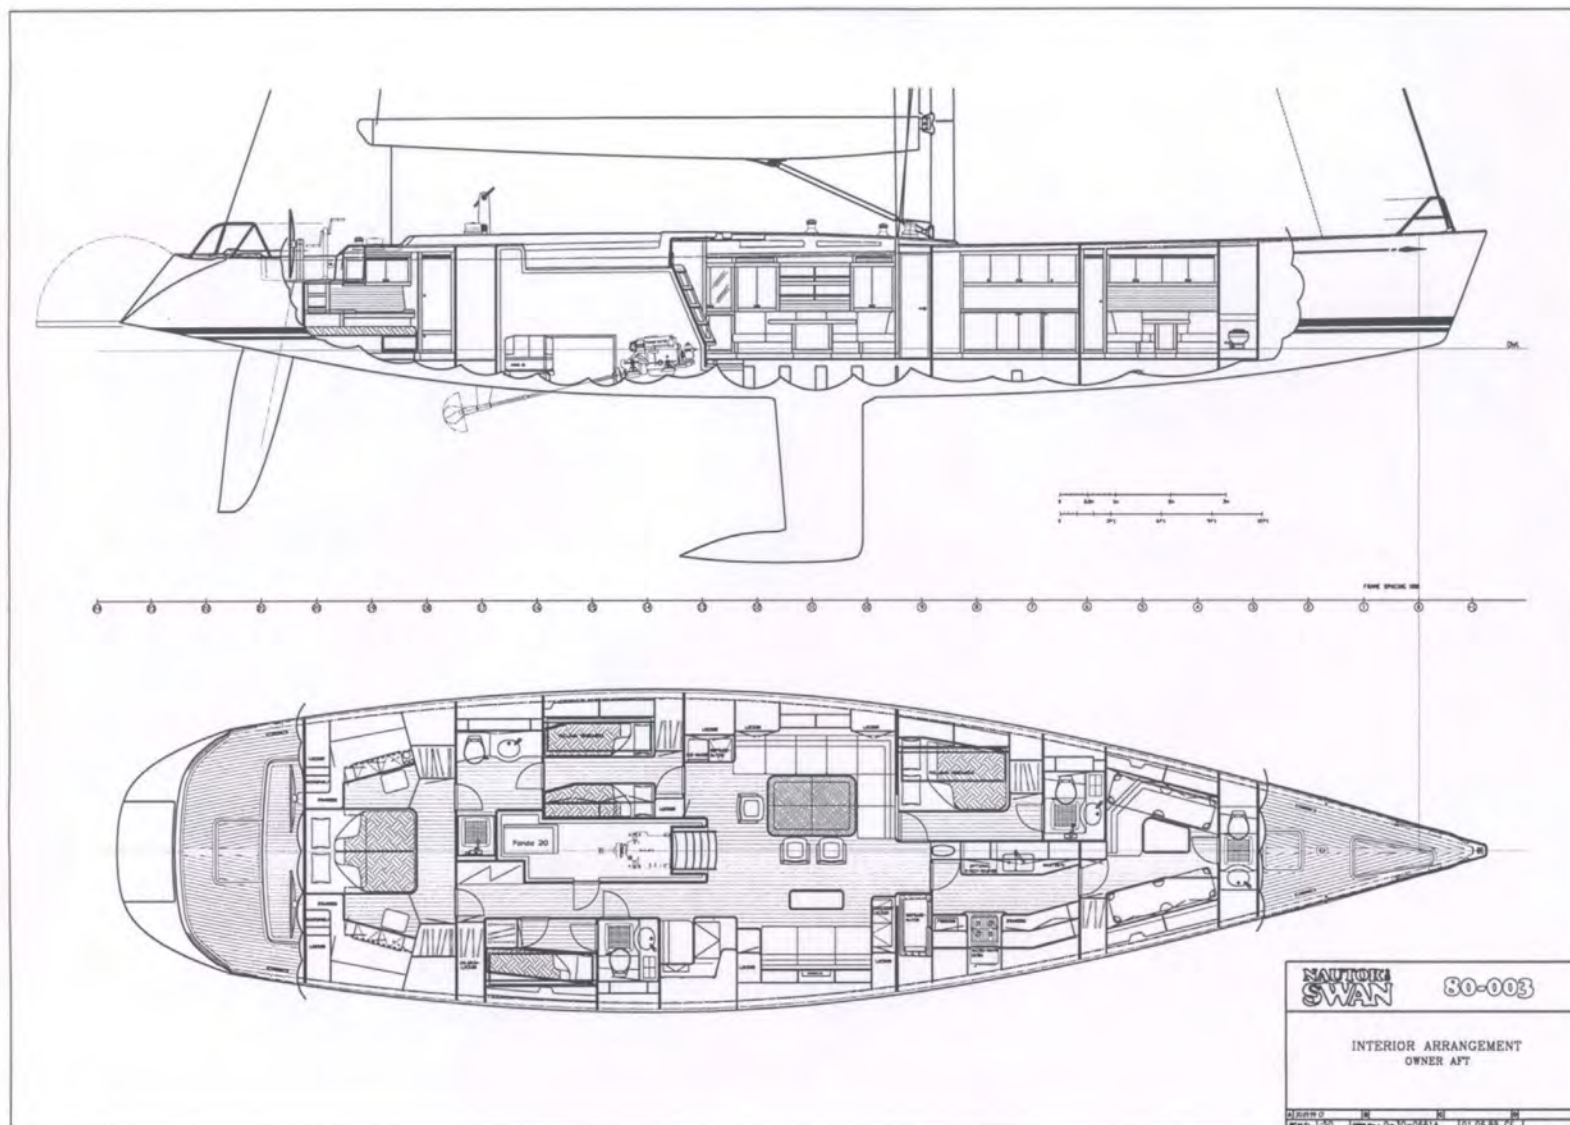

Umiko

Swan 80 FD

Charter specifications

Length	81.70ft / 24.90m
--------	------------------

Built / Refit	2000 / 2012
---------------	-------------

Guests	8
--------	---

No. of guest cabins	4
---------------------	---

Crew	2
------	---

Cruising speed	10 Knt
----------------	--------

UMIKO's condition can quite simply be summed up in one word – stunning. She has been continually maintained and cherished throughout her life by professional crew for very discerning owners. She has also had the benefit of numerous upgrades during construction and post building. These upgrades have been made with full consultation with the factory.

Maintained to exacting standards this Swan will appeal to anyone looking for the very best, whether they wish to cruise, race – or both!

EXTERIOR

EXTERIOR

EXTERIOR

EXTERIOR

INTERIOR

INTERIOR

INTERIOR PLAN