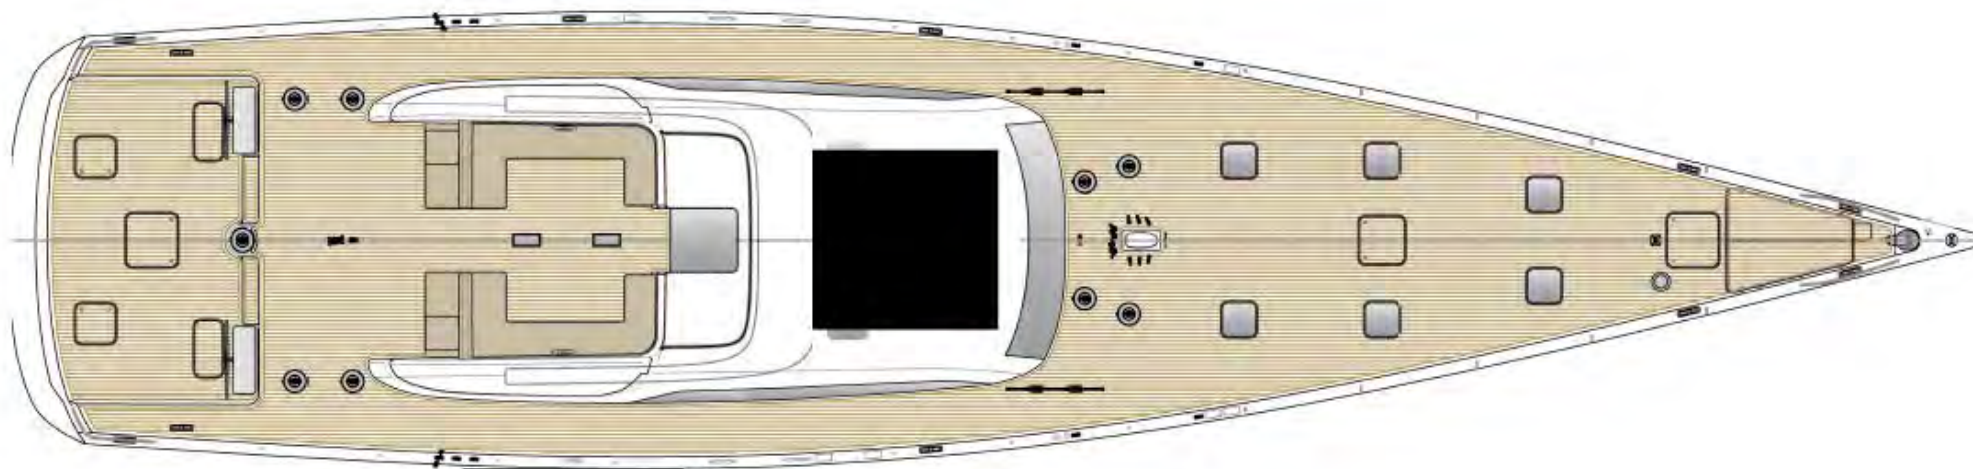

3.40 METRE TENDER WITH 20CV

2 X FLOATING HAMMOCKS

WATER SKIS

WAKEBOARD

FISHING EQUIPMENT

FOR CHARTER

SOLLEONE 35.20M / 115'06"

GENERAL ARRANGEMENT

FOR CHARTER

SOLLEONE 35.20M / 115'06"