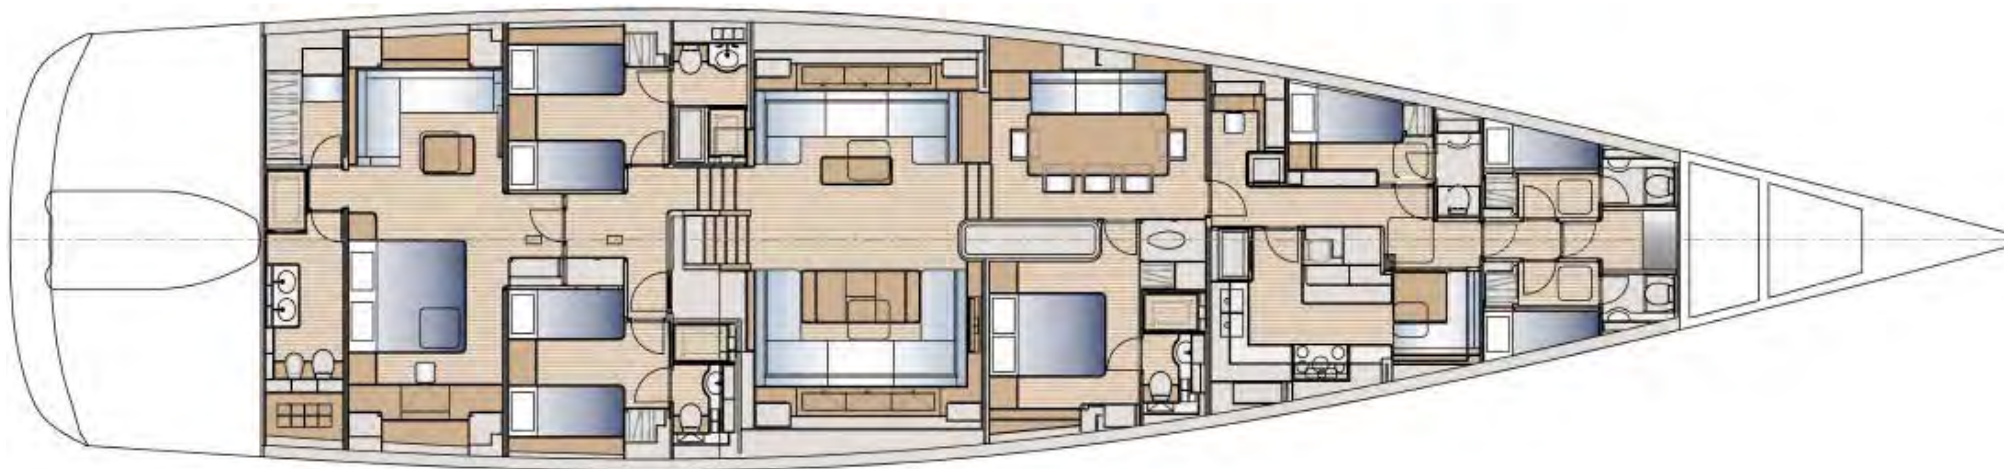

3.40 METRE TENDER WITH 20CV

2 X FLOATING HAMMOCKS

WATER SKIS

WAKEBOARD

FISHING EQUIPMENT

FOR CHARTER

SOLLEONE 35.20M / 115'06"

GENERAL ARRANGEMENT

FOR CHARTER

SOLLEONE 35.20M / 115'06"