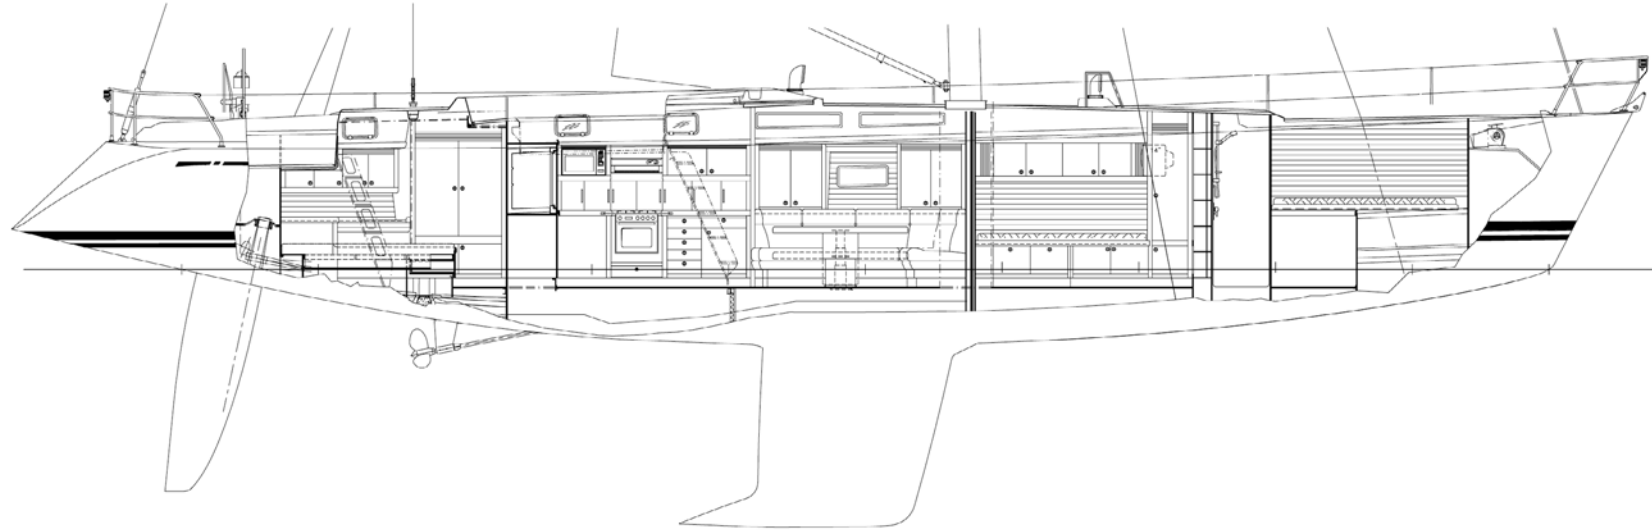

Betsy

Swan 60

Charter specifications

Length	61,84ft / 19,12m
--------	------------------

Built	2000
-------	------

Guests	6
--------	---

No. of guest cabins	2
---------------------	---

Crew	2
------	---

Cruising speed	8 Knt
----------------	-------

Swan 60 Betsy is an elegant yacht, genuinely fast on the water and yet seaworthy, comfortable, well-balanced and enjoyable to sail.

Featuring a hydraulic swim platform, Hall Spars carbon mast, park-avenue boom and a comfortable two-cabin interior, Betsy is ready for you to step aboard and go sailing.

EXTERIOR

EXTERIOR

EXTERIOR

EXTERIOR

INTERIOR

INTERIOR

INTERIOR PLAN

EXTERIOR