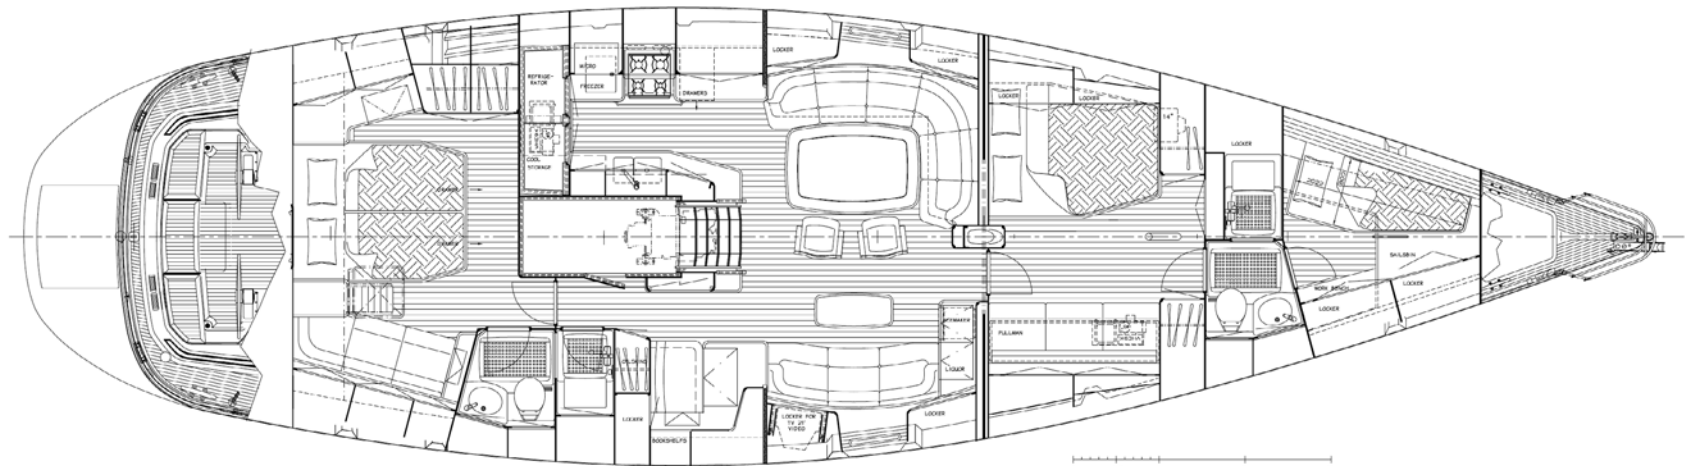

Betsy

Swan 60

Charter specifications

Length	61,84ft / 19,12m
--------	------------------

Built	2000
-------	------

Guests	6
--------	---

No. of guest cabins	2
---------------------	---

Crew	2
------	---

Cruising speed	8 Knt
----------------	-------

Swan 60 Betsy is an elegant yacht, genuinely fast on the water and yet seaworthy, comfortable, well-balanced and enjoyable to sail.

Featuring a hydraulic swim platform, Hall Spars carbon mast, park-avenue boom and a comfortable two-cabin interior, Betsy is ready for you to step aboard and go sailing.

EXTERIOR

EXTERIOR

EXTERIOR

EXTERIOR

INTERIOR

INTERIOR

INTERIOR PLAN

EXTERIOR