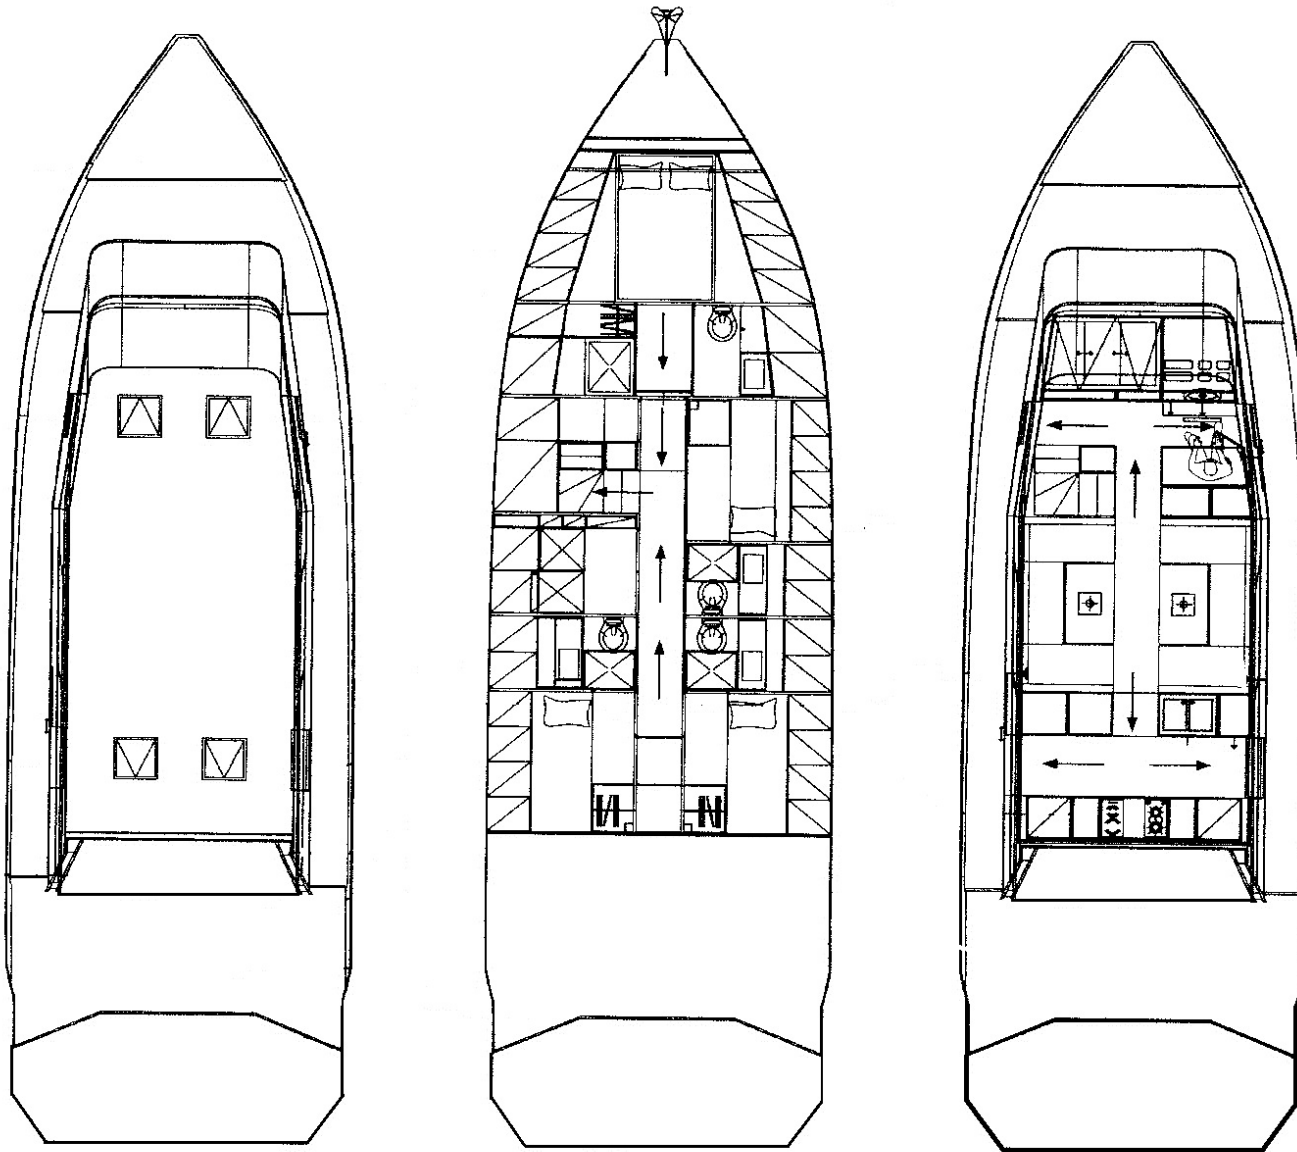

Polytropon II

Swan 82 Custom

Charter specifications

Length 82ft / 24.99m

Built/Refit 2008/2017

Guests 6

No. of guest cabins 3

Crew 4

EXTERIOR

EXTERIOR

DECK

DECK

INTERIOR

ACCOMMODATION

INTERIOR PLAN

SAILING