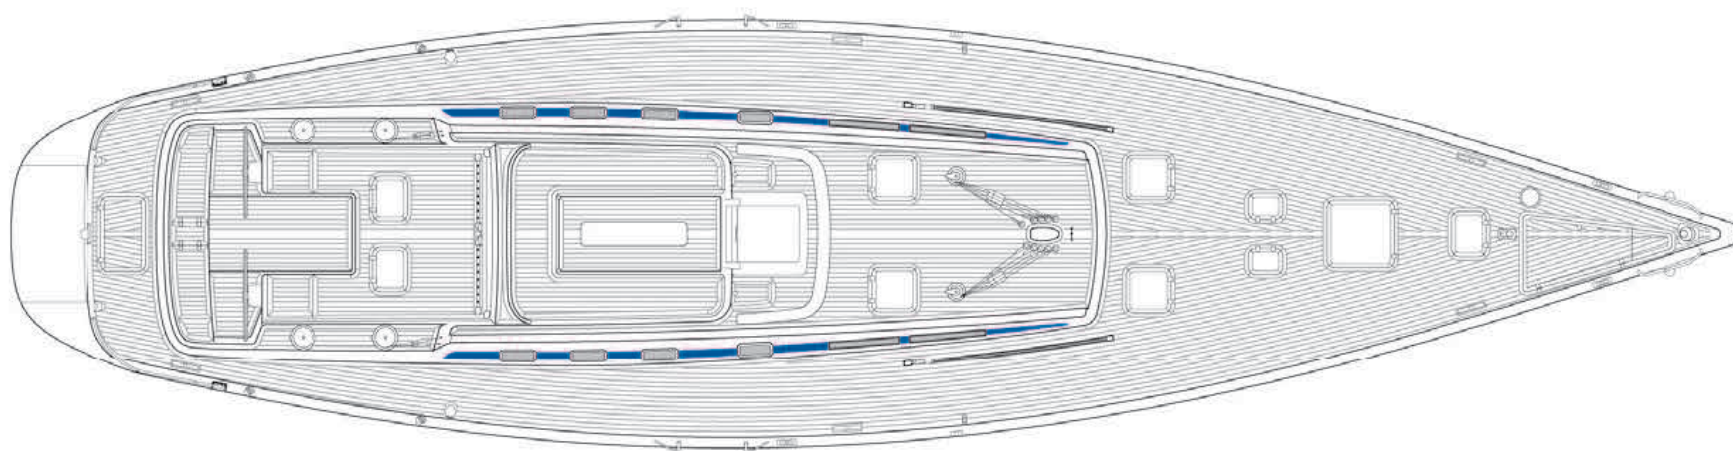

Kairos

Swan 75 FD

Charter specifications

Length 76.44 ft / 23.30 m

Built 2004

Guests 8

No. of guest cabins 4

Crew 2

Cruising speed 8 Knt

The Swan 75 is an impressive ocean going cruiser capable of crossing the most challenging waters. Despite her generous hull form, the Swan 75 offers impressive performance - even in the lightest of breezes - making her surprisingly pleasant when sailing in any conditions.

The Swan 75 offers a spacious interior that is both luxurious and adaptable. The teak surfaces accentuate the elegance of the design as well as affording the durability for which Swans are renowned. The accommodation offers the choice of the owner's cabin either forward or aft with either double or single berths and a further two or three guest cabins - depending on the version - all with their own heads. The layout of this model, combined with a multitude of modern touches throughout the living space, is perfectly suited to comfortable cruising and occasional racing.

EXTERIOR

EXTERIOR

EXTERIOR

INTERIOR

INTERIOR

DRAWINGS

SAILING

9, Avenue d'Ostende
Le Beau Rivage
98000 MONACO