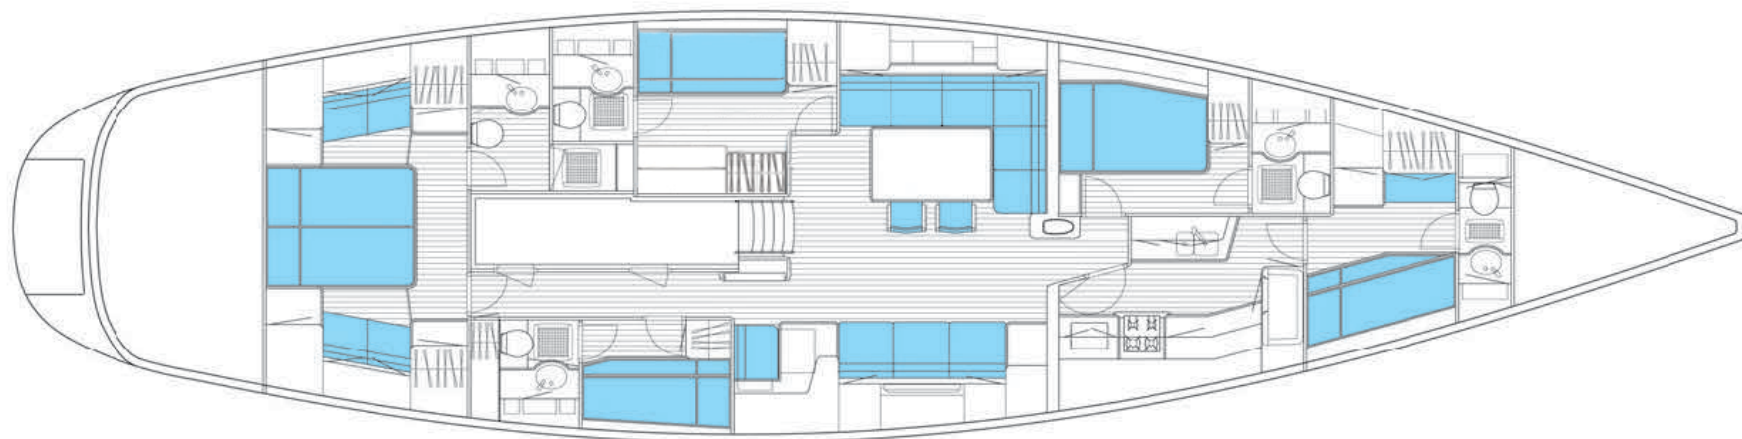

Kairos

Swan 75 FD

Charter specifications

Length 76.44 ft / 23.30 m

Built 2004

Guests 8

No. of guest cabins 4

Crew 2

Cruising speed 8 Knt

The Swan 75 is an impressive ocean going cruiser capable of crossing the most challenging waters. Despite her generous hull form, the Swan 75 offers impressive performance - even in the lightest of breezes - making her surprisingly pleasant when sailing in any conditions.

The Swan 75 offers a spacious interior that is both luxurious and adaptable. The teak surfaces accentuate the elegance of the design as well as affording the durability for which Swans are renowned. The accommodation offers the choice of the owner's cabin either forward or aft with either double or single berths and a further two or three guest cabins - depending on the version - all with their own heads. The layout of this model, combined with a multitude of modern touches throughout the living space, is perfectly suited to comfortable cruising and occasional racing.

EXTERIOR

EXTERIOR

EXTERIOR

INTERIOR

INTERIOR

DRAWINGS

SAILING

9, Avenue d'Ostende
Le Beau Rivage
98000 MONACO